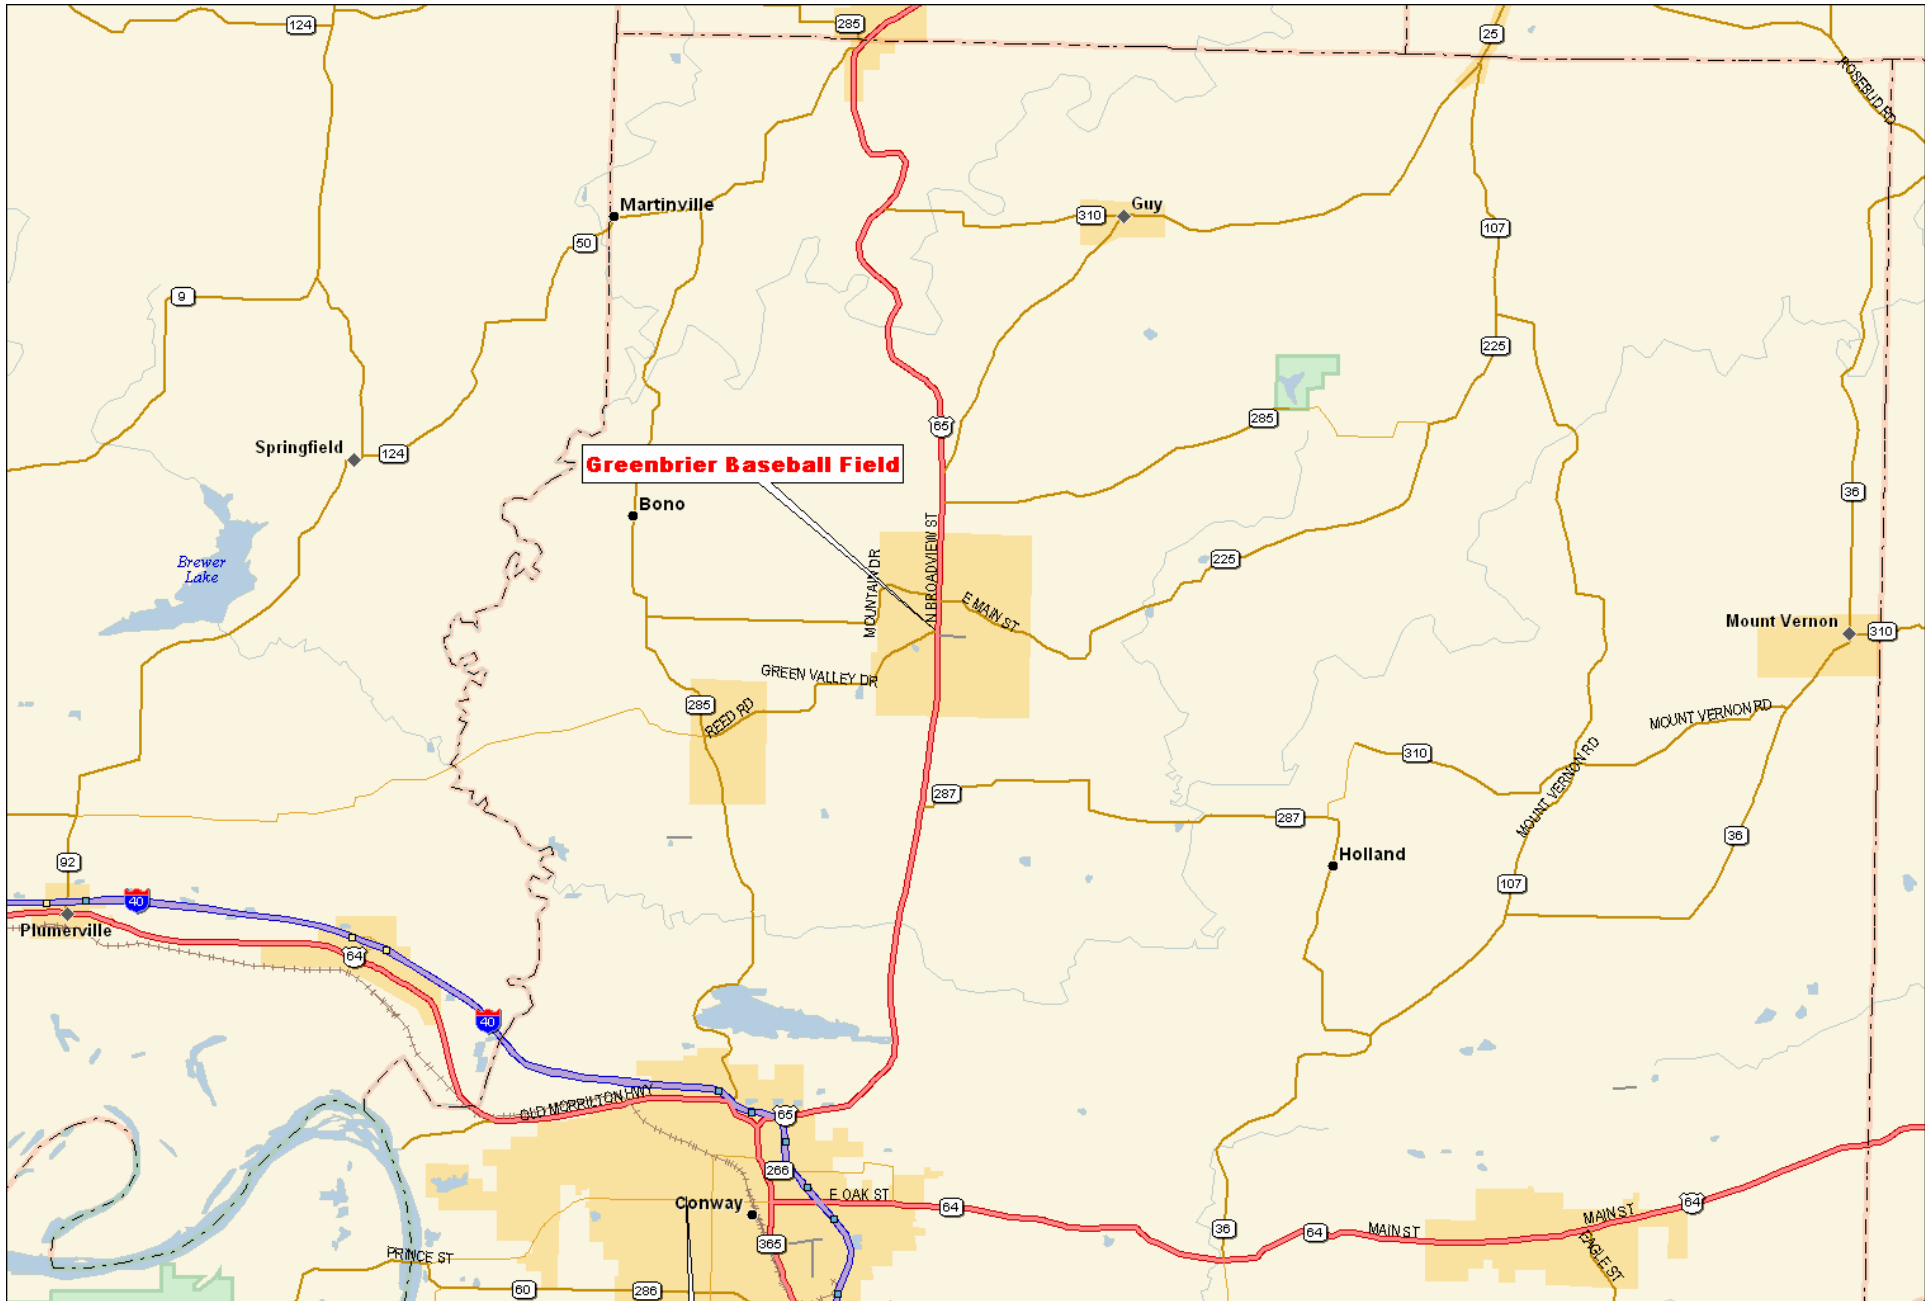

Greenbrier Baseball Field

Data use subject to license.
 © 2004 DeLorme. Street Atlas USA® 2005.
 www.delorme.com

Data Zoom 14-4

DeLORME

Data use subject to license.
 © 2004 DeLorme, Street Atlas USA® 2005.
www.delorme.com

★
 MN (1.7° E)

0 1 2 3 mi
 Data Zoom 10-2